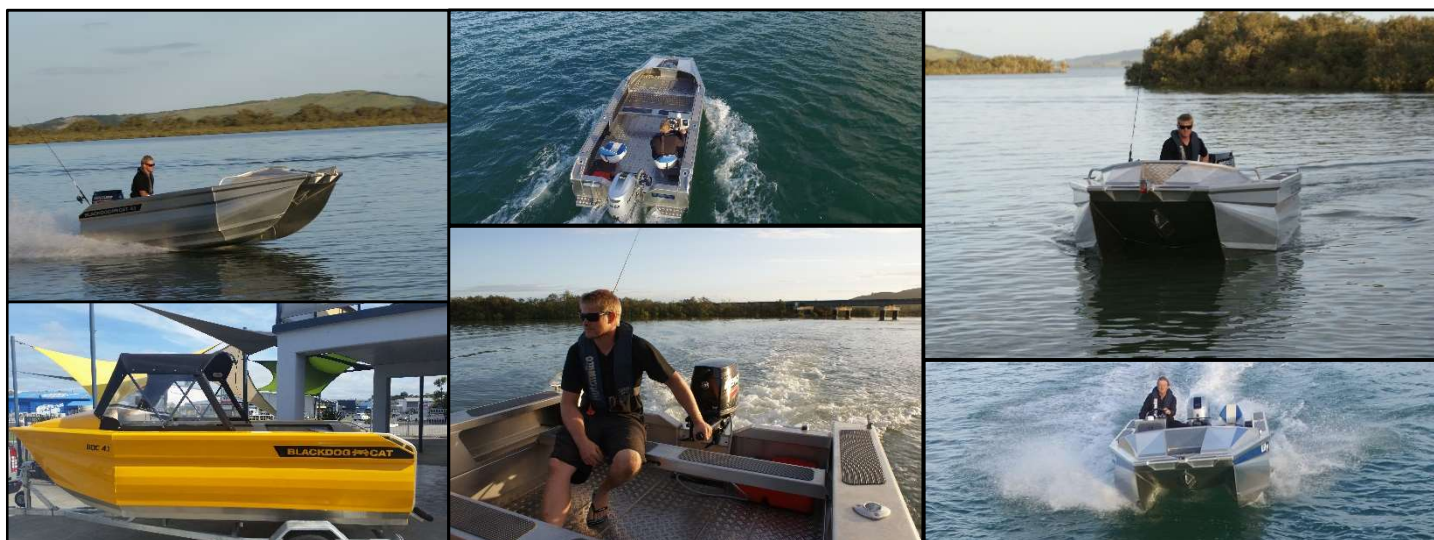

BLACKDOG CAT

Standard Features:

- 5-Year Manufacturer's Warranty
- Engine trim plate
- Removable bench seat
- 4 aluminium rod holders
- Anchor roller and anchor cleat
- Anchor well & storage compartments
- Aluminium cleats at stern
- SeaDek custom tread
- Full length foot rest
- Dive ladder and mini duckboards
- Ladder grab rails
- Fuel tank securing points both sides
- Transducer bracket both sides

Specifications:

Length (LOA)	4.15 m
Motor range	30 - 60 hp
Max (motor) weight	120 kg
Transom height	20 inch
External beam	2.18 m
Internal beam	1.71 m
Gunnel height	0.59 m
Hull thickness	4 mm
Topside thickness	3 mm
Max Capacity	4 adults
Approximate hull weight	350 kg
Tow weight: Hull and trailer	650 kg

Custom Trailer by DMW:

- Galvanised single axle trailer
- LED submersible lights
- LED side marker lights
- Jockey wheel
- 3:1 winch

Trailer Specifications:

Length on trailer (engine down)	5.85 m
Height on trailer	1.75 m
Trailer width	2.4 m